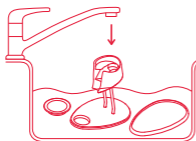

Cleaning

Reinigung / Nettoyage / Limpieza / Pulizia / Limpeza /
Reinigung / Rengoring

1.

2.

3.

4.